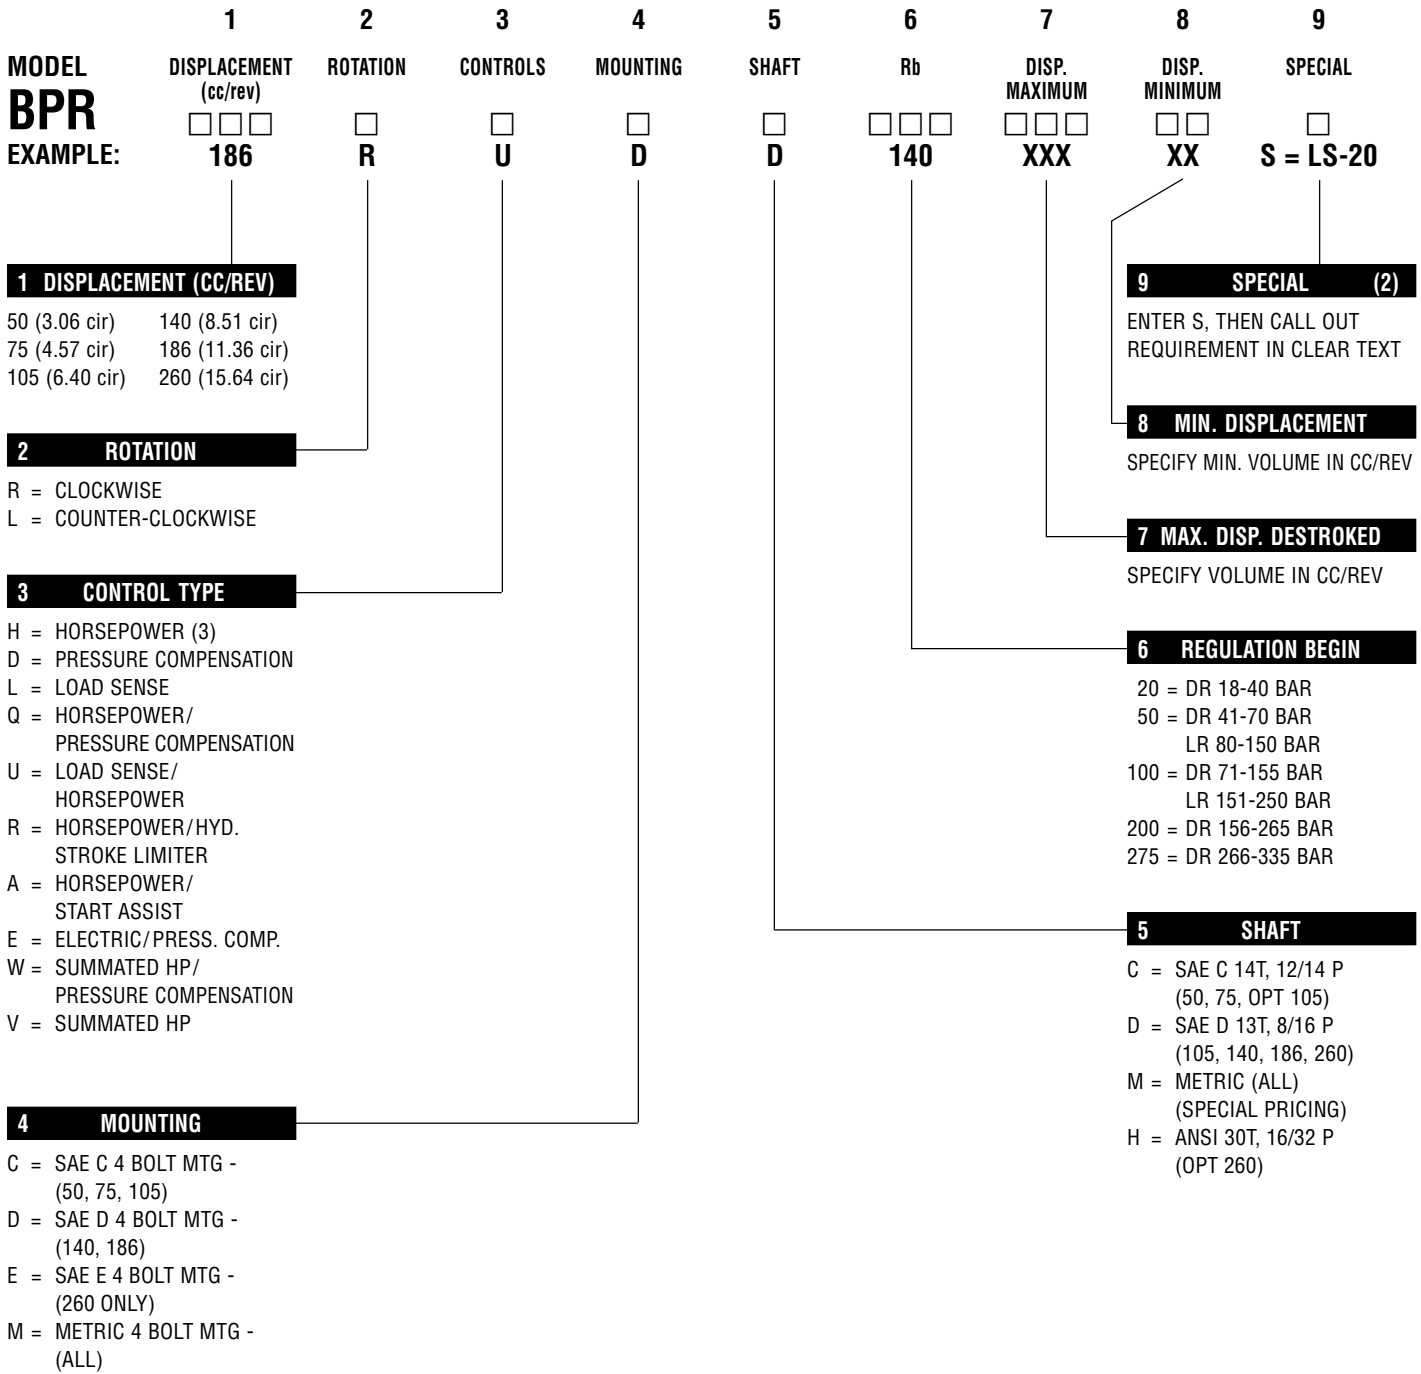

Linde Hydraulics Corporation

5089 West Western Reserve Road

Canfield, Ohio 44406

Telephone: (330) 533-6801

Fax: (330) 533-2091

Model Codes for B-Series Open Loop Pumps

NOTES: (1) If codes are **not** used, insert the letter "X".
 (2) If a unit is a **special execution**, insert "S" at the end of the code description.
 (3) For horsepower controls provide:
 Input Speed
 Maximum Displacement
 Horsepower