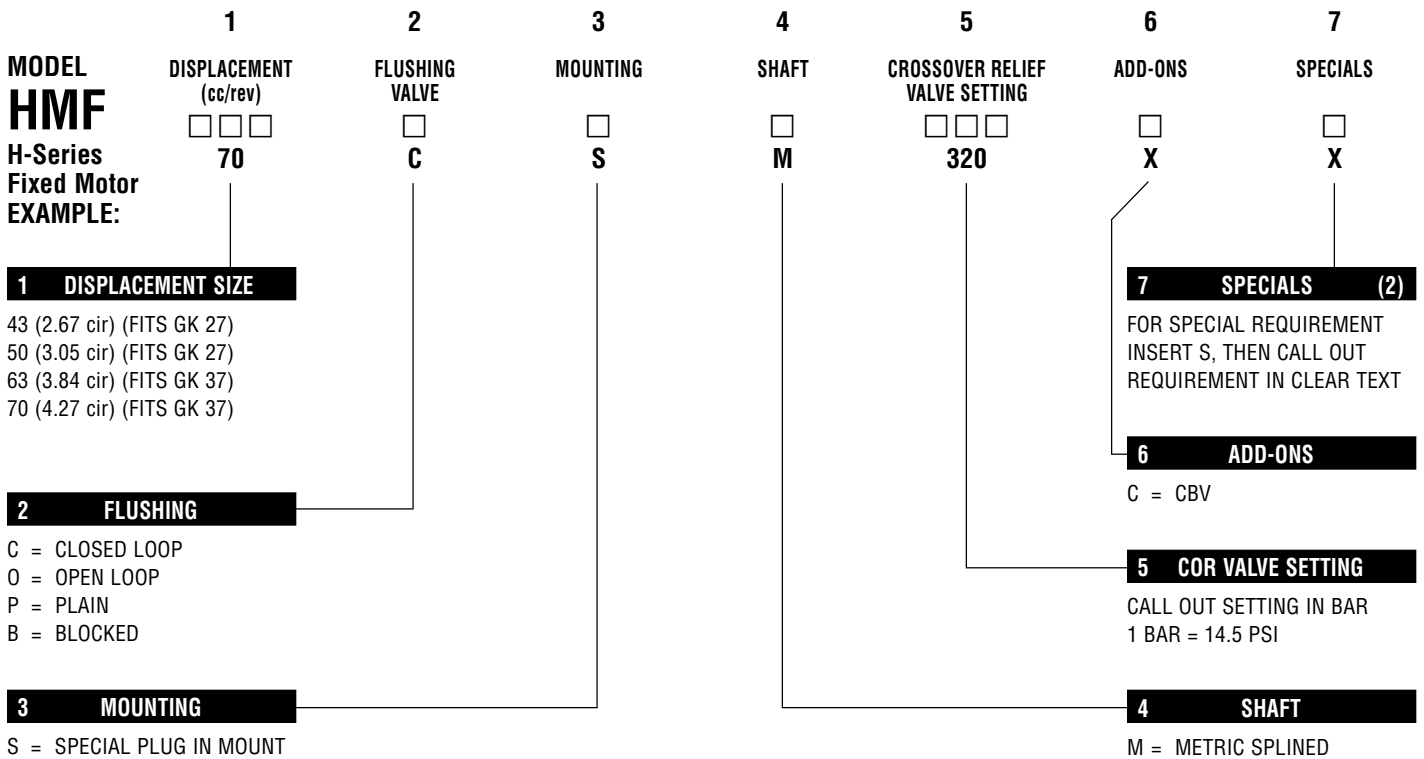

Linde Hydraulics Corporation

5089 West Western Reserve Road

Canfield, Ohio 44406

Telephone: (330) 533-6801

Fax: (330) 533-2091

Model Codes for H-Series-01 Fixed Displacement Motors for GK Gear Boxes

NOTES: (1) If codes are not used, insert the letter "X".
 (2) If a unit is a special execution, insert "S" at the end of the code description.